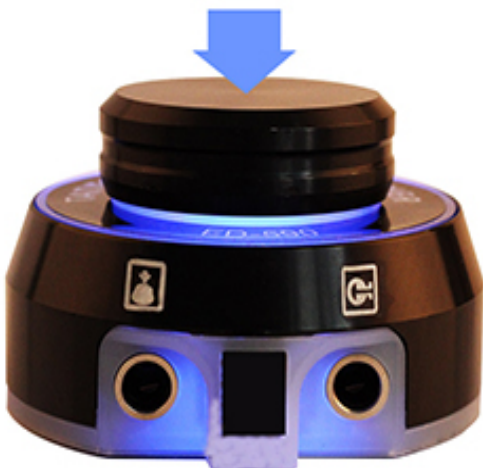

No pedal required to run

Anti-skidding base & Built in magnets

Use in a variety of environment

*Rotary control to change voltage*